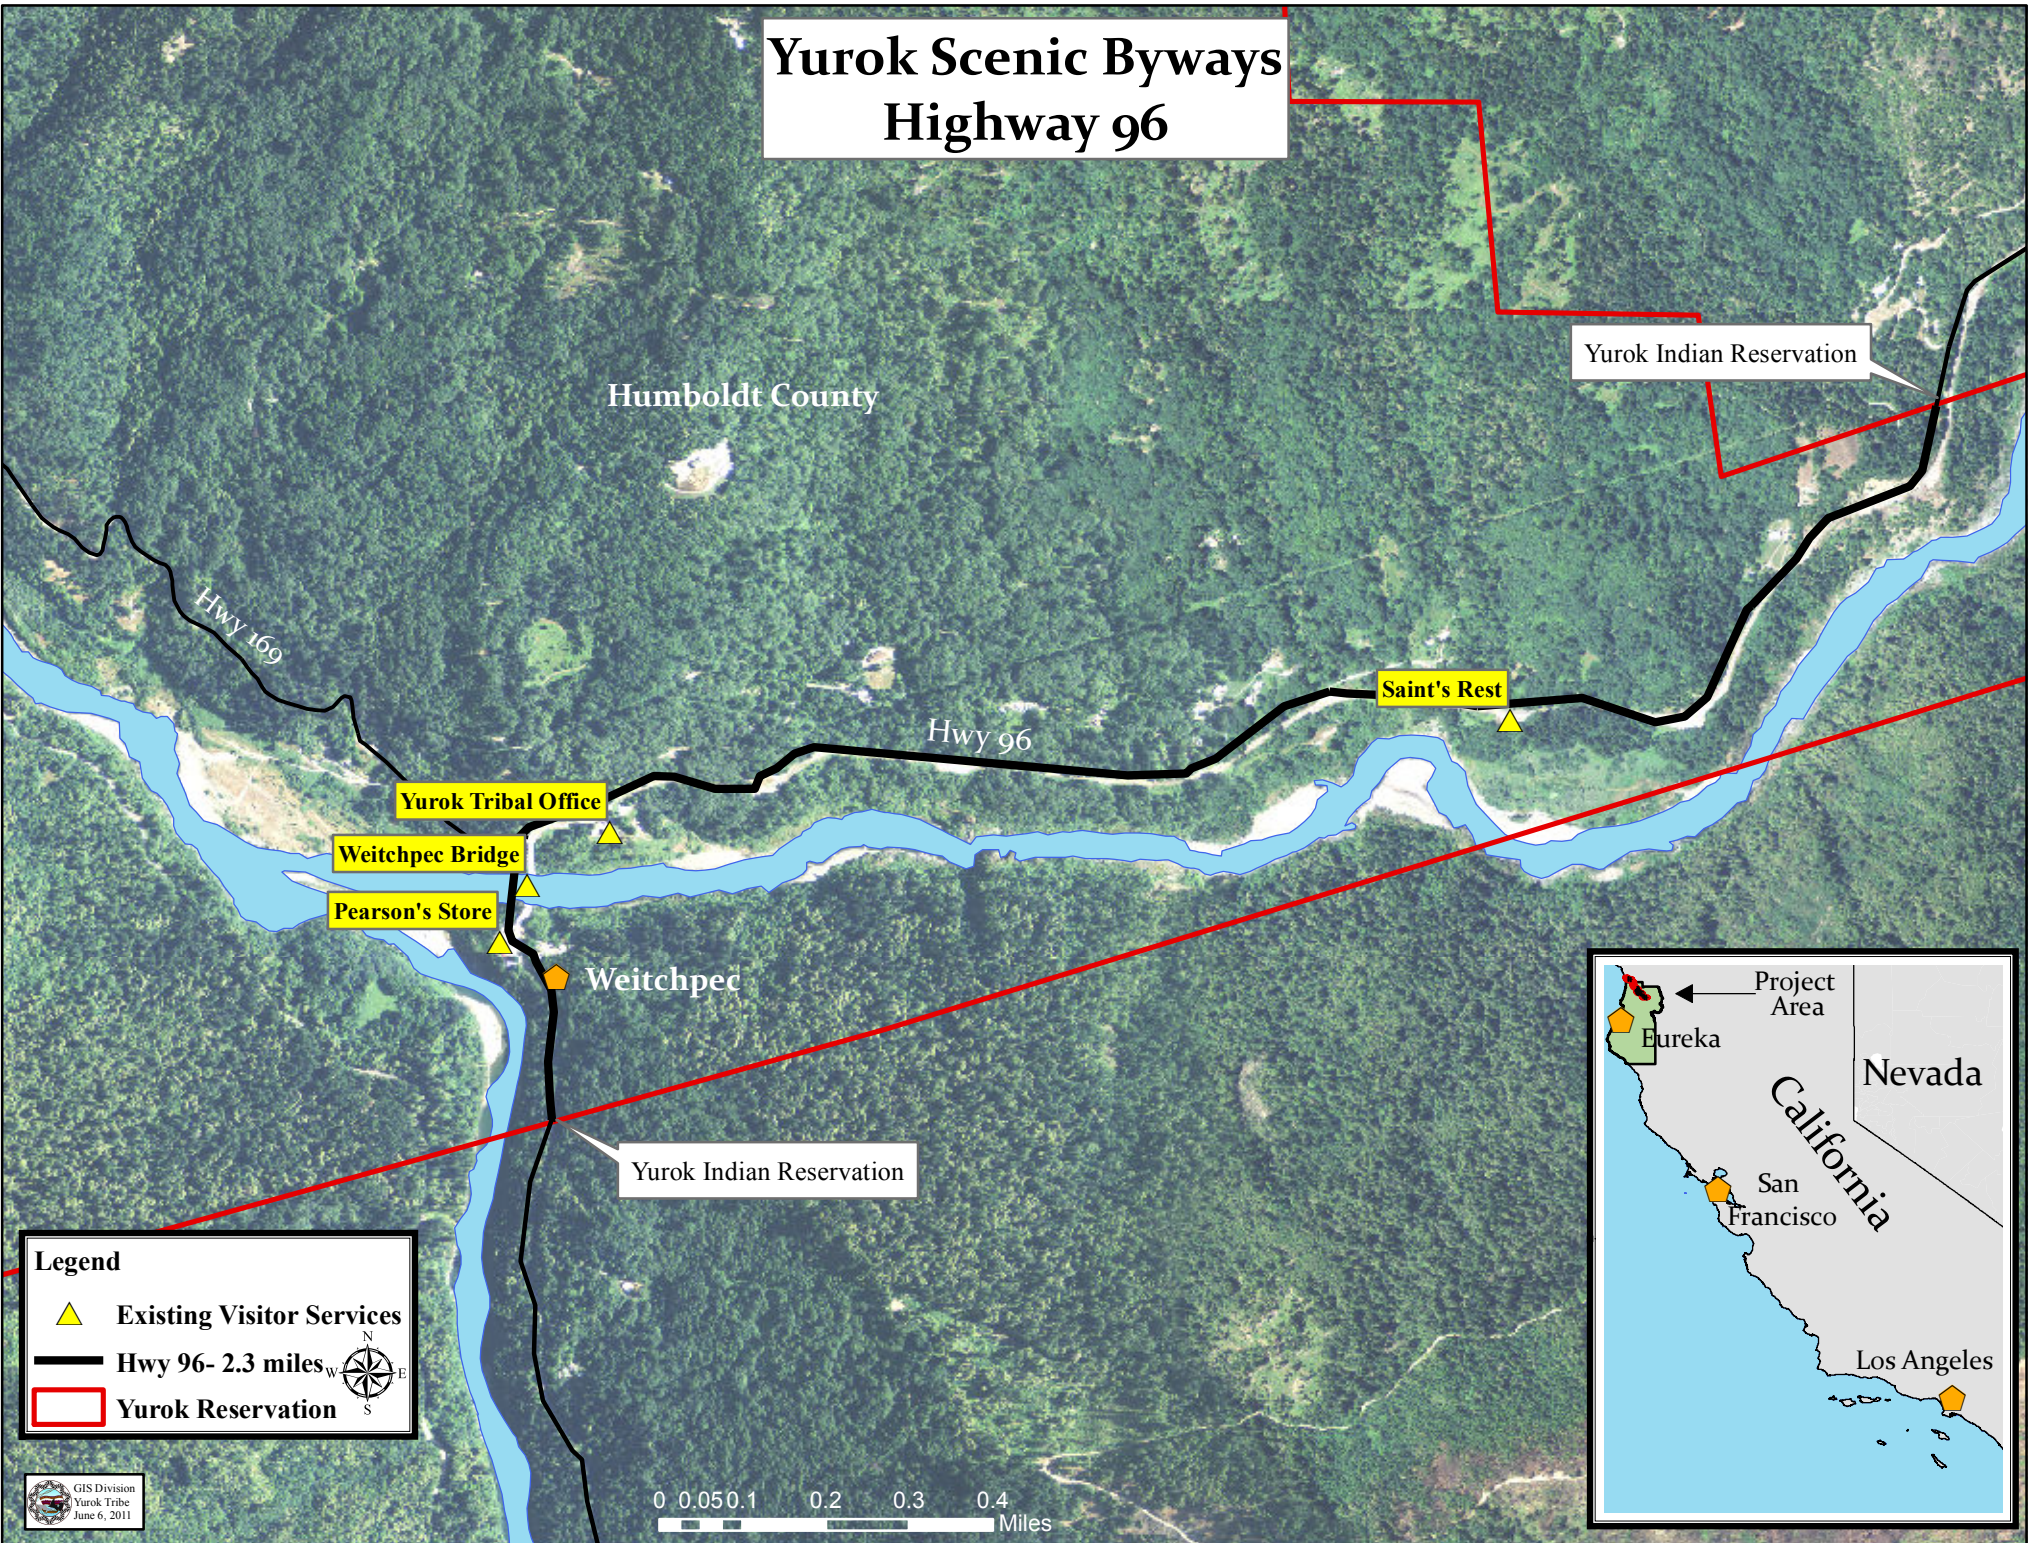

Yurok Scenic Byways Highway 96

Humboldt County

Yurok Indian Reservation

Hwy 169

Hwy 96

Saint's Rest

Yurok Tribal Office

Weitchpec Bridge

Pearson's Store

Weitchpec

Yurok Indian Reservation

Legend

-  Existing Visitor Services
-  Hwy 96- 2.3 miles
-  Yurok Reservation